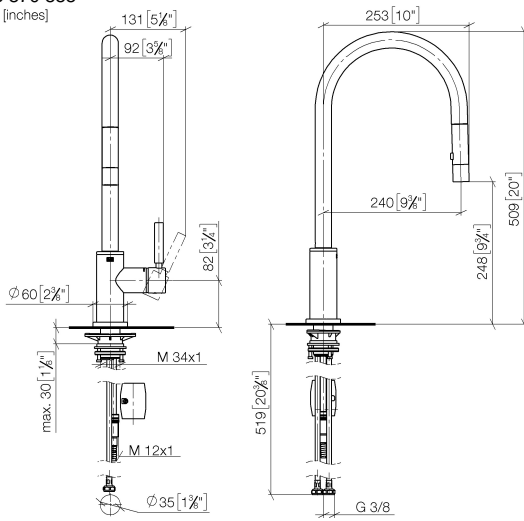

**TARA Single-lever mixer Pull-down with spray function - Champagne (22kt Gold)**

TARA

33 870 888

- 240mm projection
- pivotable spout 360°
- Optional swivel limiter available with swivel limiter set 12 823 970 90
- laminar and spray flow
- 1800 mm metal shower hose
- sprayface with anti-scaling system
- max. flow 10.4 l/min at 3 bar flow pressure
- lead-free
- This product can help a building meet the requirements of Green Building Rating Systems, e.g. LEED®, BREEAM®, DGNB

10 710 970-47

33 870 888

mm [inches]

1:5

Flow rate chart

Certificates

LGA\_38636.

Belgaqua\_24-005-27\_3.

# TARA Single-lever mixer Pull-down with spray function - Champagne (22kt Gold)

TARA

33 870 888

## Spare parts list

No.	Item Number	Name	Quantity used	Delivery time
1	90 12 11 148 00-47	shower	1	-
Spare part can no longer be ordered, please order the replacement item				
2	04 30 02 120 00-85	hose	1	30
3	90 28 22 304 00-47	spout	1	30
4	09 28 10 160 90	ring	2	2
5	09 18 40 186 90	sleeve	1	2
6	90 15 05 064 05 90	cartridge	1	2
7	09 14 10 190 90	seal	1	2
8	09 28 30 030-47	cover	1	60
9	90 20 66 027 00-47	handle	1	30
10	09 14 10 036 90	seal	1	2
11	90 27 22 047 00-47	rosette	1	-
Spare part can no longer be ordered, please order the replacement item				
12	09 14 10 050 90	seal	1	2
13	04 30 11 040 00 90	fixing set	1	2
14	09 20 93 056 90	insert	1	2
15	04 30 04 101 00 90	hose	2	2
16	04 28 20 067 00 90	pipe	1	2
17	90 24 03 253 00 90	adaptor	1	2
18	04 21 50 010 00 90	accessories	1	2